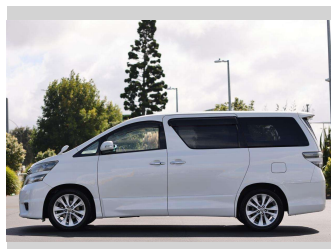

# 2010 Toyota Vellfire 2.4Z

**Purchase Price** **\$17,997**

Includes GST  
Excludes on-road costs of \$350

Finance may be available on this vehicle. Ask one of our friendly staff for more information.

Gain peace of mind with Mechanical Breakdown Insurance. **Ask us how.**

**Top features**

None Listed

Body Style  
**5 door**

Odometer  
**112,675 km**

Engine  
**2500 cc, Internal Combustion**

Fuel Type  
**Petrol**

Transmission  
**Auto**

Wheels  
-