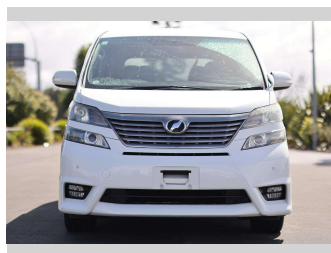

# 2010 Toyota Vellfire 2.4Z

**Purchase Price** **\$17,997**

Includes GST  
Excludes on-road costs of \$350

Finance may be available on this vehicle. Ask one of our friendly staff for more information.

Gain peace of mind with Mechanical Breakdown Insurance. **Ask us how.**

**Top features**

None Listed

Body Style  
**5 door**

Odometer  
**112,675 km**

Engine  
**2500 cc, Internal Combustion**

Fuel Type  
**Petrol**

Transmission  
**Auto**

Wheels  
-