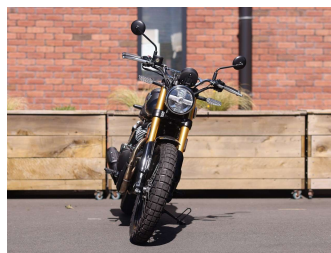

# 2026 Royal Enfield BEAR 650

Purchase Price

**\$12,190**

Includes GST  
Excludes on-road costs of \$750

Finance may be available on this vehicle. Ask one of our friendly staff for more information.

finance  
**NOW**