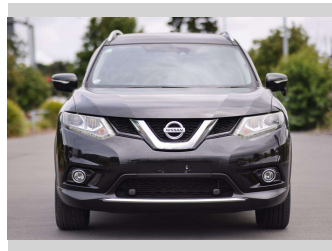

2015 Nissan X-Trail

Purchase Price **\$21,997**

Includes GST
Excludes on-road costs of \$350

Finance may be available on this vehicle. Ask one of our friendly staff for more information.

Gain peace of mind with Mechanical Breakdown Insurance. **Ask us how.**

Top features

None Listed

Body Style
5 door, SUV / 4x4

Odometer
71,719 km

Engine
2000 cc, Internal Combustion

Fuel Type
Petrol

Transmission
Auto

Wheels
-