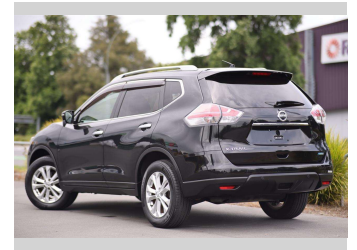

2015 Nissan X-Trail

Purchase Price **\$21,997**

Includes GST
Excludes on-road costs of \$350

Finance may be available on this vehicle. Ask one of our friendly staff for more information.

Gain peace of mind with Mechanical Breakdown Insurance. **Ask us how.**

Top features

None Listed

Body Style
5 door, SUV / 4x4

Odometer
71,719 km

Engine
2000 cc, Internal Combustion

Fuel Type
Petrol

Transmission
Auto

Wheels
-