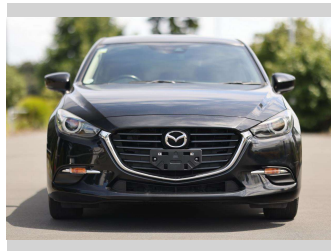

2017 Mazda Axela 15S

Purchase Price **\$17,997**
Includes GST, Registration & Licensing

Finance may be available on this vehicle. Ask one of our friendly staff for more information.

Gain peace of mind with Mechanical Breakdown Insurance. **Ask us how.**

Top features
None Listed

Body Style
5 door, Hatchback

Odometer
76,918 km

Engine
1500 cc, Internal Combustion

Fuel Type
Petrol

Transmission
6-Speed Manual, Front Wheel

Wheels
-

VIN
7AT0C13JX23406855

Interior
Black, Leather

Safety

Based on 2023 UCSR rating for 13-19 models

Reg No.
-

Ext Colour
Black

History
-

Seats
5 seats, Fabric

CO2 Emissions
★★★★☆
142 grams/km