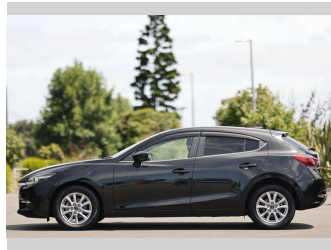

2017 Mazda Axela 15S

Purchase Price **\$17,997**
Includes GST, Registration & Licensing

Finance may be available on this vehicle. Ask one of our friendly staff for more information.

Gain peace of mind with Mechanical Breakdown Insurance. **Ask us how.**

Top features
None Listed

Body Style
5 door, Hatchback

Odometer
76,918 km

Engine
1500 cc, Internal Combustion

Fuel Type
Petrol

Transmission
6-Speed Manual, Front Wheel

Wheels
-

VIN
7AT0C13JX23406855

Interior
Black, Leather

Safety

Based on 2023 UCSR rating for 13-19 models

Reg No.
-

Ext Colour
Black

History
-

Seats
5 seats, Fabric

CO2 Emissions
★★★★☆
142 grams/km