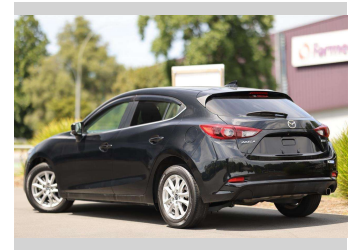

2017 Mazda Axela 15S

Purchase Price **\$17,997**
Includes GST, Registration & Licensing

Finance may be available on this vehicle. Ask one of our friendly staff for more information.

Gain peace of mind with Mechanical Breakdown Insurance. **Ask us how.**

Top features
None Listed

Body Style
5 door, Hatchback

Odometer
76,918 km

Engine
1500 cc, Internal Combustion

Fuel Type
Petrol

Transmission
6-Speed Manual, Front Wheel

Wheels
-

VIN
7AT0C13JX23406855

Interior
Black, Leather

Safety

Based on 2023 UCSR rating for 13-19 models

Reg No.
-

Ext Colour
Black

History
-

Seats
5 seats, Fabric

CO2 Emissions
★★★★☆
142 grams/km