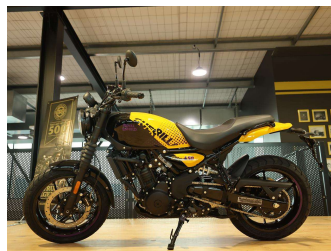

# 2026 Royal Enfield GUERRILLA 450

Purchase Price

**\$8,890**

Includes GST  
Excludes on-road costs of \$750

Finance may be available on this vehicle. Ask one of our friendly staff for more information.

finance  
**NOW**

## Top features

» ABS Brakes

Body Style

**Motorbike - Road Cruiser**

Odometer

-

Engine

**450 cc, Internal Combustion**