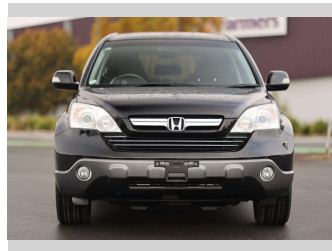

# 2007 Honda CR-V

Purchase Price

**\$13,997**

Includes GST  
Excludes on-road costs of \$350

Finance may be available on this vehicle. Ask one of our friendly staff for more information.

finance  
**NOW**

Gain peace of mind with Mechanical Breakdown Insurance. **Ask us how.**

## Top features

None Listed

Body Style

**5 door, RV-SUV**

Odometer

**97,313 km**

Engine

**2400 cc, Internal Combustion**

Fuel Type

**Petrol**

Transmission

**Auto**

Wheels

-

VIN

**7AT08GFJX24003167**