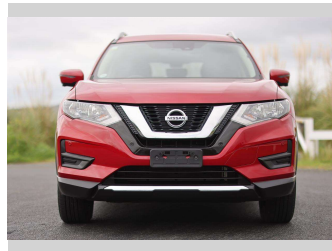

2018 Nissan X-Trail 20X

Purchase Price

\$26,997

Includes GST, Registration & Licensing

Note: A Clean Car fee/rebate does not apply to this vehicle

Finance may be available on this vehicle. Ask one of our friendly staff for more information.

Body Style

5 door, RV-SUV

Odometer

59,137 km

Engine

2000 cc, Internal Combustion

Fuel Type

Petrol

Transmission

Auto

Wheels

-

VIN

7AT0DH6LX23053214

Interior

Black, Leather