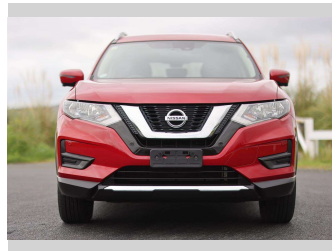

2018 Nissan X-Trail 20X

Purchase Price

\$26,997

Includes GST, Registration & Licensing

Finance may be available on this vehicle. Ask one of our friendly staff for more information.

finance
NOW

Gain peace of mind with Mechanical Breakdown Insurance. **Ask us how.**

Top features

- » Alloys
- » Central Locking
- » Central Locking
- » Electric Mirrors
- » Rear Wiper
- » Remote Locking
- » Reversing Camera
- » Roof Rails

Body Style

5 door, RV-SUV

Odometer

59,137 km

Engine

Red

History

-

Seats

5 seats, Leather

CO2 Emissions

★★★★☆

162 grams/km