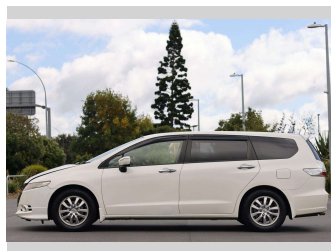

2012 Honda Odyssey

Purchase Price

$10,997

Includes GST, Registration & Licensing

Finance may be available on this vehicle. Ask one of our friendly staff for more information.

finance
NOW

Gain peace of mind with Mechanical Breakdown Insurance. **Ask us how.**

Top features

None Listed

Body Style

5 door, Van

Odometer

126,854 km

Engine

2400 cc, Internal Combustion

Fuel Type

Petrol

Transmission

Auto, 2WD

Wheels

-

VIN

7AT08G61X21205081

Interior

Brown, Leather

Safety

Based on 2023 VSRR rating

Reg No.

NUC649

Ext Colour

White

History

-

Seats

7 seats, Fabric

CO2 Emissions

★★★★☆

210 grams/km

Energy Economy

★★☆☆☆☆

Annual fuel cost of $3,450

8.8L per 100km

Cost per year is an estimate based on petrol price of $2.80 per litre and an average distance of 14000 km. Emissions and Energy Economy figures standardised to 3P WLTP.

Stock ID: 18182

Royale Cars & Motorcycles | Phone 07 846 6622 | Email sales@royalecars.co.nz
860 Te Rapa Road, Pukete, Hamilton 3288, New Zealand
www.royalecars.co.nz

★★★★★
4.78 | 113 reviews