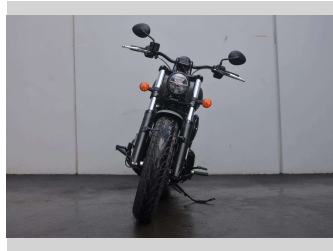

2024 Indian Chief Dark Horse

Purchase Price **\$29,495**

Includes GST
Excludes on-road costs of \$750

Finance may be available on this vehicle. Ask one of our friendly staff for more information.

Gain peace of mind with Mechanical Breakdown Insurance. **Ask us how.**

Top features

None Listed

Body Style
Motorbike - Road Sports

Odometer
1 km

Engine
1890 cc

Fuel Type
Petrol

Transmission
Manual

Wheels
-