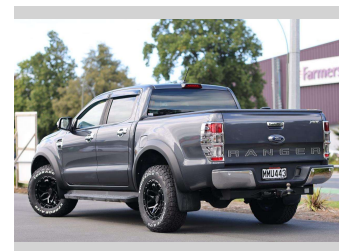

# 2019 Ford Ranger 3.2TD XLT DC W/S 4X4

**Purchase Price** **\$49,997**  
Includes GST, Registration & Licensing

Finance may be available on this vehicle. Ask one of our friendly staff for more information.

Gain peace of mind with Mechanical Breakdown Insurance. **Ask us how.**

**Top features**  
None Listed

Body Style  
**4 door, Ute**

Odometer  
**102,175 km**

Engine  
**3200 cc**

Fuel Type  
**Diesel**

Transmission  
**Auto, 4WD**

Wheels  
-

VIN  
**MPBUMFF50KX238406**

Interior  
**Blue-Grey, Leather**

Safety  
  
Based on 2023 VSRR rating

Reg No.  
**MMU443**

Ext Colour  
**Grey**

History  
-

Seats  
**5 seats, Fabric**