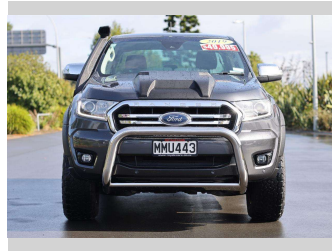

# 2019 Ford Ranger 3.2TD XLT DC W/S 4X4

**Purchase Price** **\$49,997**  
Includes GST, Registration & Licensing

Finance may be available on this vehicle. Ask one of our friendly staff for more information.