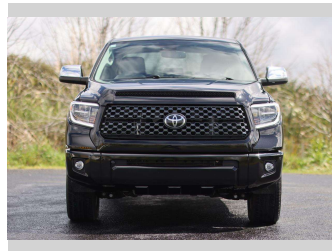

2020 Toyota Tundra PLATNIUM

Purchase Price **\$139,997**
Includes GST, Registration & Licensing

Finance may be available on this vehicle. Ask one of our friendly staff for more information.

Gain peace of mind with Mechanical Breakdown Insurance. **Ask us how.**