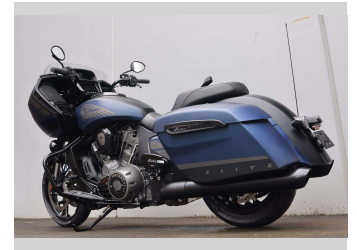

# 2024 Indian Challenger Elite

**Purchase Price** **\$54,995**

Includes GST  
Excludes on-road costs of \$750

Finance may be available on this vehicle. Ask one of our friendly staff for more information.

Body Style  
**Road Touring**

Odometer  
-

Engine  
**1768 cc, Internal Combustion**

Fuel Type  
**Petrol**

Transmission  
-

Wheels  
-

VIN  
**56KLCERRXP3416398**

Interior  
**N/A**