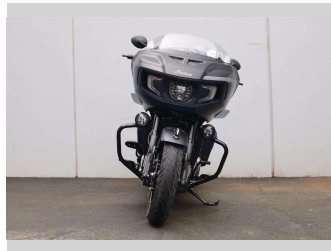

# 2024 Indian Challenger Elite

**Purchase Price** **\$54,995**

Includes GST  
Excludes on-road costs of \$750

Finance may be available on this vehicle. Ask one of our friendly staff for more information.

Body Style  
**Road Touring**

Odometer  
-

Engine  
**1768 cc, Internal Combustion**

Fuel Type  
**Petrol**

Transmission  
-

Wheels  
-

VIN  
**56KLCERRXP3416398**

Interior  
**N/A**