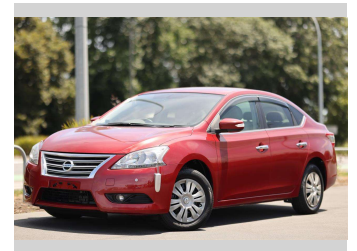

# 2015 Nissan Bluebird

## Top features

None Listed

Body Style

**5 door, Sedan**

Odometer

**72,536 km**

Engine

**1800 cc, Internal Combustion**