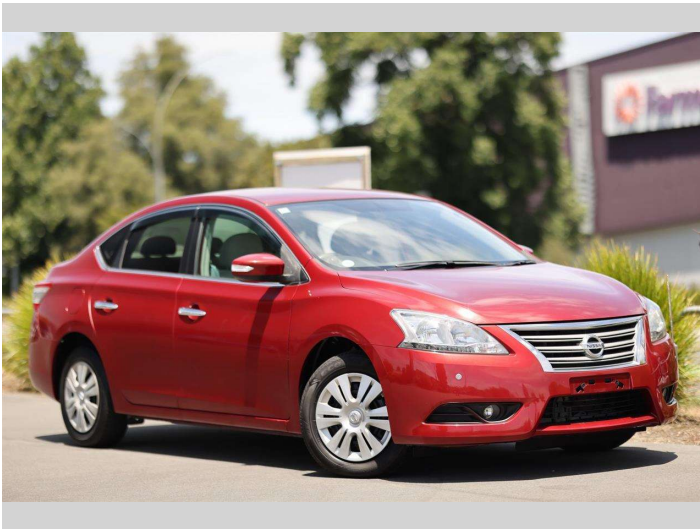

# 2015 Nissan Bluebird

Fuel Type

**Petrol**

Transmission

**Auto**

Wheels

-

VIN

**7AT0DH7FX23020077**