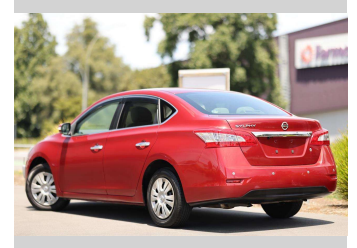

2015 Nissan Bluebird

Purchase Price

\$13,997

Includes GST
Excludes on-road costs of \$350

Finance may be available on this vehicle. Ask one of our friendly staff for more information.

Gain peace of mind with Mechanical Breakdown Insurance. **Ask us how.**

Top features

None Listed

Body Style

5 door, Sedan

Odometer

72,536 km

Engine

1800 cc, Internal Combustion

Fuel Type

Petrol

Transmission

Auto

Wheels

-

VIN

7AT0DH7FX23020077