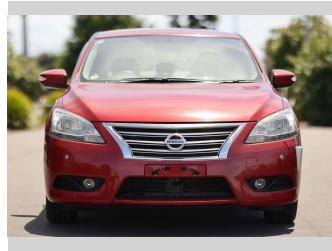

2015 Nissan Bluebird

Purchase Price

\$13,997

Includes GST
Excludes on-road costs of \$350

Finance may be available on this vehicle. Ask one of our friendly staff for more information.

Gain peace of mind with Mechanical Breakdown Insurance. **Ask us how.**

Top features

None Listed

Body Style

5 door, Sedan

Odometer

72,536 km

Engine

1800 cc, Internal Combustion

Fuel Type

Petrol

Transmission

Auto

Wheels

-

VIN

7AT0DH7FX23020077