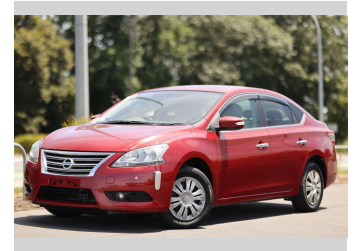

2015 Nissan Bluebird

Purchase Price

\$13,997

Includes GST
Excludes on-road costs of \$350

Finance may be available on this vehicle. Ask one of our friendly staff for more information.

Gain peace of mind with Mechanical Breakdown Insurance. **Ask us how.**

Top features

None Listed

Body Style

5 door, Sedan

Odometer

72,536 km

Engine

1800 cc, Internal Combustion

Fuel Type

Petrol

Transmission

Auto

Wheels

-

VIN

7AT0DH7FX23020077