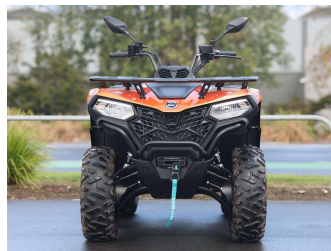

2026 CFMoto CFORCE 400 EPS

Purchase Price **\$10,914**
Includes GST, Registration & Licensing

Finance may be available on this vehicle. Ask one of our friendly staff for more information.

Gain peace of mind with Mechanical Breakdown Insurance. **Ask us how.**

Top features
None Listed

Body Style
ATV

Odometer
-

Engine
400 cc, Internal Combustion

Fuel Type
Petrol

Transmission
Auto, 4x4

Wheels
-

VIN
LCELD5ZLXT6000549