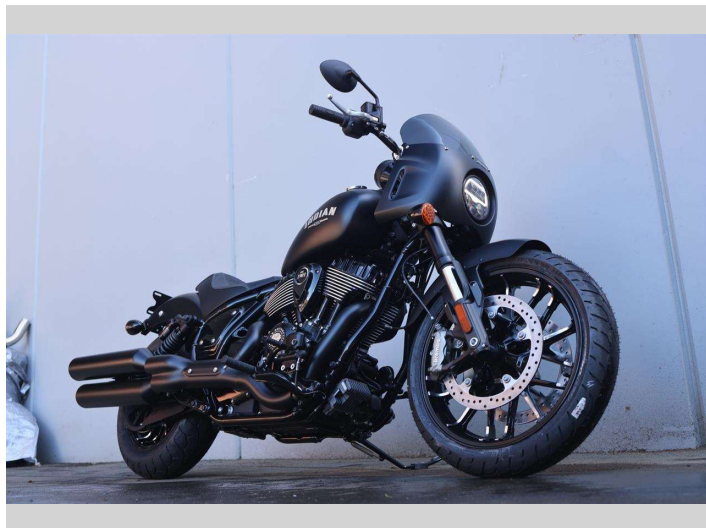

2024 Indian Chief Sport

Purchase Price **\$31,495**

Includes GST
Excludes on-road costs of \$750 Note: A Clean Car fee/rebate does not apply to this vehicle

Finance may be available on this vehicle. Ask one of our friendly staff for more information.

Gain peace of mind with Mechanical Breakdown Insurance. **Ask us how.**

Top features

- » Cruise Control
- » GPS
- » Immobiliser

Body Style
Motorbike - Road Cruiser

Odometer
-

Engine
1890 cc, Internal Combustion

Fuel Type
Petrol

Transmission
Manual

Wheels
-

VIN
56KDSGBH9P3012075

Interior
N/A

Safety
N/A

Reg No.
-

Ext Colour
Black