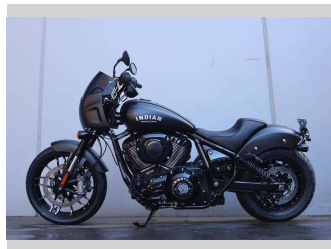

2024 Indian Chief Sport

Purchase Price **\$31,495**

Includes GST
Excludes on-road costs of \$750 Note: A Clean Car fee/rebate does not apply to this vehicle

Finance may be available on this vehicle. Ask one of our friendly staff for more information.

Gain peace of mind with Mechanical Breakdown Insurance. **Ask us how.**

Top features

- » Cruise Control
- » GPS
- » Immobiliser

Body Style
Motorbike - Road Cruiser

Odometer
-

Engine
1890 cc, Internal Combustion

Fuel Type
Petrol

Transmission
Manual

Wheels
-

VIN
56KDSGBH9P3012075

Interior
N/A

Safety
N/A

Reg No.
-

Ext Colour
Black