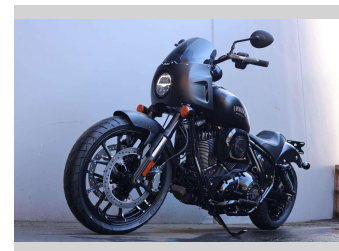

2024 Indian Chief Sport

Purchase Price **\$31,495**

Includes GST
Excludes on-road costs of \$750 Note: A Clean Car fee/rebate does not apply to this vehicle

Finance may be available on this vehicle. Ask one of our friendly staff for more information.

Gain peace of mind with Mechanical Breakdown Insurance. **Ask us how.**

Top features

- » Cruise Control
- » GPS
- » Immobiliser

Body Style
Motorbike - Road Cruiser

Odometer
-

Engine
1890 cc, Internal Combustion

Fuel Type
Petrol

Transmission
Manual

Wheels
-

VIN
56KDSGBH9P3012075

Interior
N/A

Safety
N/A

Reg No.
-

Ext Colour
Black