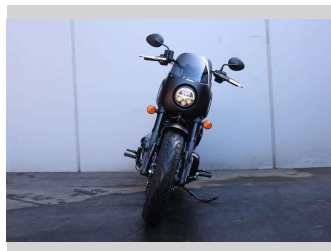

2024 Indian Chief Sport

Purchase Price **\$31,495**

Includes GST
Excludes on-road costs of \$750 Note: A Clean Car fee/rebate does not apply to this vehicle

Finance may be available on this vehicle. Ask one of our friendly staff for more information.

Gain peace of mind with Mechanical Breakdown Insurance. **Ask us how.**

Top features

- » Cruise Control
- » GPS
- » Immobiliser

Body Style
Motorbike - Road Cruiser

Odometer
-

Engine
1890 cc, Internal Combustion

Fuel Type
Petrol

Transmission
Manual

Wheels
-

VIN
56KDSGBH9P3012075

Interior
N/A

Safety
N/A

Reg No.
-

Ext Colour
Black