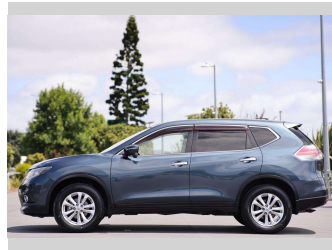

# 2014 Nissan X-Trail

**Purchase Price** **\$21,997**

Includes GST  
Excludes on-road costs of \$350 Note: A Clean Car fee/rebate does not apply to this vehicle

Finance may be available on this vehicle. Ask one of our friendly staff for more information.