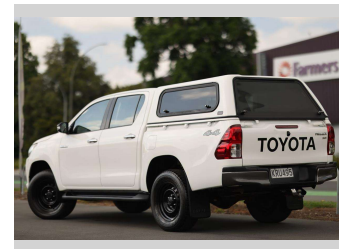

2017 Toyota Hilux SR TD DC

Purchase Price

\$39,997

Includes GST, Registration & Licensing

Note: A Clean Car fee or rebate may apply to this vehicle

Finance may be available on this vehicle. Ask one of our friendly staff for more information.

Gain peace of mind with Mechanical Breakdown Insurance. **Ask us how.**

Top features

» 4WD/4x4

Body Style

4 door, Ute

Odometer

93,136 km

Engine

2800 cc, Internal Combustion

Fuel Type

Diesel

Transmission

Auto

Wheels

-

VIN