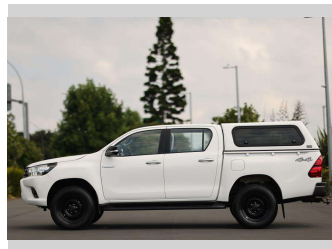

2017 Toyota Hilux SR TD DC

Purchase Price

\$39,997

Includes GST, Registration & Licensing

Note: A Clean Car fee or rebate may apply to this vehicle

Finance may be available on this vehicle. Ask one of our friendly staff for more information.

Gain peace of mind with Mechanical Breakdown Insurance. **Ask us how.**

Top features

» 4WD/4x4

Body Style

4 door, Ute

Odometer

93,136 km

Engine

2800 cc, Internal Combustion

Fuel Type

Diesel

Transmission

Auto

Wheels

-

VIN