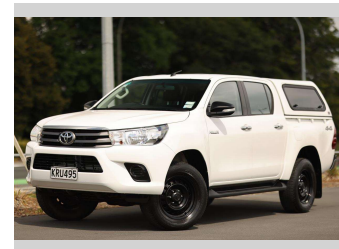

2017 Toyota Hilux SR TD DC

Purchase Price

\$39,997

Includes GST, Registration & Licensing

Note: A Clean Car fee or rebate may apply to this vehicle

Finance may be available on this vehicle. Ask one of our friendly staff for more information.

Gain peace of mind with Mechanical Breakdown Insurance. **Ask us how.**

Top features

» 4WD/4x4

Body Style

4 door, Ute

Odometer

93,136 km

Engine

2800 cc, Internal Combustion

Fuel Type

Diesel

Transmission

Auto

Wheels

-

VIN