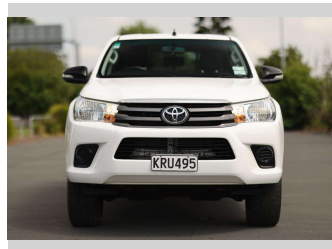

2017 Toyota Hilux SR TD DC

Purchase Price

\$39,997

Includes GST, Registration & Licensing

Note: A Clean Car fee or rebate may apply to this vehicle

Finance may be available on this vehicle. Ask one of our friendly staff for more information.

Gain peace of mind with Mechanical Breakdown Insurance. **Ask us how.**

Top features

» 4WD/4x4

Body Style

4 door, Ute

Odometer

93,136 km

Engine

2800 cc, Internal Combustion

Fuel Type

Diesel

Transmission

Auto

Wheels

-

VIN