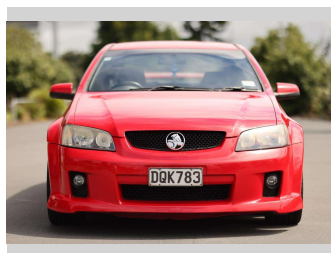

2006 Holden Commodore SS

Purchase Price **\$19,997**
Includes GST, Registration & Licensing

Finance may be available on this vehicle. Ask one of our friendly staff for more information.

Gain peace of mind with Mechanical Breakdown Insurance. **Ask us how.**

Top features

- » All Electrics
- » Bluetooth Stereo

Body Style
5 door, Sedan

Odometer
235,044 km

Engine
6000 cc, Internal Combustion

Fuel Type
Petrol

Transmission
Auto, 2WD

Wheels
-