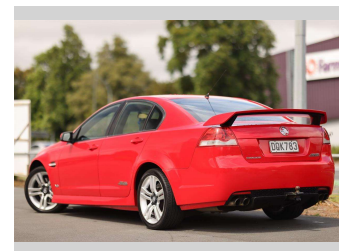

2006 Holden Commodore SS

Purchase Price **\$19,997**
Includes GST, Registration & Licensing

Finance may be available on this vehicle. Ask one of our friendly staff for more information.

Gain peace of mind with Mechanical Breakdown Insurance. **Ask us how.**

Top features

- » All Electrics
- » Bluetooth Stereo

Body Style
5 door, Sedan

Odometer
235,044 km

Engine
6000 cc, Internal Combustion

Fuel Type
Petrol

Transmission
Auto, 2WD

Wheels
-