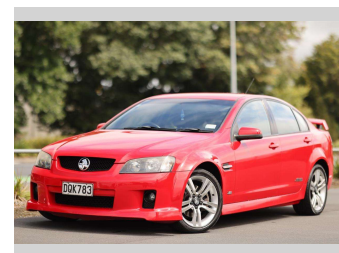

2006 Holden Commodore SS

Purchase Price **\$19,997**
Includes GST, Registration & Licensing

Finance may be available on this vehicle. Ask one of our friendly staff for more information.

Gain peace of mind with Mechanical Breakdown Insurance. **Ask us how.**

Top features

- » All Electrics
- » Bluetooth Stereo

Body Style
5 door, Sedan

Odometer
235,044 km

Engine
6000 cc, Internal Combustion

Fuel Type
Petrol

Transmission
Auto, 2WD

Wheels
-