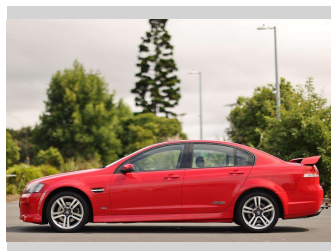

2006 Holden Commodore SS

Purchase Price **\$19,997**
Includes GST, Registration & Licensing

Finance may be available on this vehicle. Ask one of our friendly staff for more information.

Gain peace of mind with Mechanical Breakdown Insurance. **Ask us how.**

Top features

- » All Electrics
- » Bluetooth Stereo

Body Style
5 door, Sedan

Odometer
235,044 km

Engine
6000 cc, Internal Combustion

Fuel Type
Petrol

Transmission
Auto, 2WD

Wheels
-