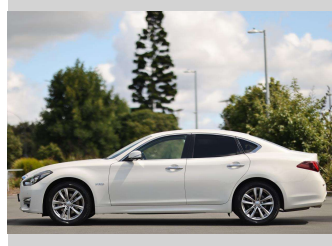

2015 Nissan Fuga 350 GT Hybrid

Purchase Price

\$16,997

Includes GST
Excludes on-road costs of \$350

Finance may be available on this vehicle. Ask one of our friendly staff for more information.

finance
NOW

Engine

3500 cc, Hybrid

Fuel Type

Petrol

Transmission

Auto, Rear Wheel

Wheels

-