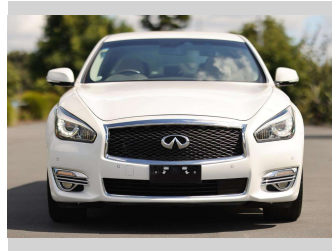

2015 Nissan Fuga 350 GT Hybrid

Purchase Price

\$16,997

Includes GST
Excludes on-road costs of \$350

Finance may be available on this vehicle. Ask one of our friendly staff for more information.

finance
NOW