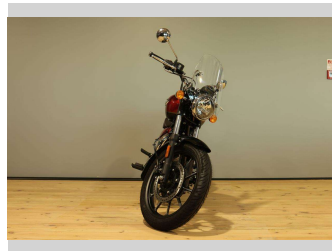

2024 Royal Enfield Meteor 350 Supernova

Purchase Price **\$8,890**

Includes GST
Excludes on-road costs of \$750

Finance may be available on this vehicle. Ask one of our friendly staff for more information.

Gain peace of mind with Mechanical Breakdown Insurance. **Ask us how.**

Top features

None Listed

Body Style
Road Cruiser

Odometer
-

Engine
350 cc

Fuel Type
-

Transmission
-