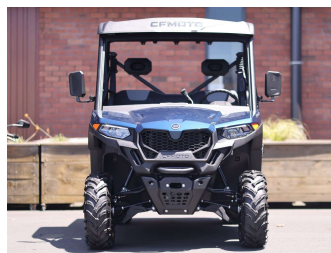

2026 CFMOTO UFORCE 600 BASE

Purchase Price **\$16,089**
Includes GST, Registration & Licensing

Finance may be available on this vehicle. Ask one of our friendly staff for more information.

Gain peace of mind with Mechanical Breakdown Insurance. **Ask us how.**

Top features
None Listed

Body Style
ATV

Odometer
-

Engine
600 cc, Internal Combustion

Fuel Type
Petrol

Transmission
Auto, 4x4

Wheels
-

VIN
LCELDUZ95T6002662