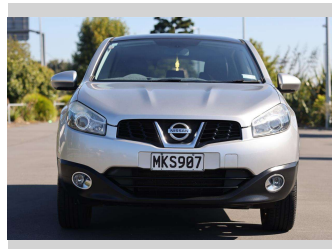

# 2010 Nissan Dualis

Purchase Price

**\$12,997**

Includes GST, Registration & Licensing

Finance may be available on this vehicle. Ask one of our friendly staff for more information.

finance  
**NOW**

Gain peace of mind with Mechanical Breakdown Insurance. **Ask us how.**

## Top features

» All Electrics

Body Style

**5 door, RV-SUV**

Odometer

**106,838 km**

Engine

**2000 cc, Internal Combustion**

Fuel Type

**Petrol**

Transmission

**6-Speed Manual**

Wheels

-

VIN

**SJNFBAJ10A2002332**