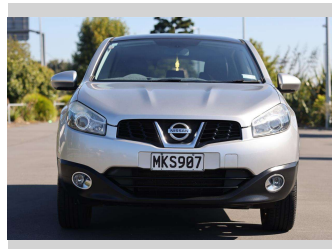

2010 Nissan Dualis

Purchase Price **\$14,997**
Includes GST, Registration & Licensing

Finance may be available on this vehicle. Ask one of our friendly staff for more information.

Gain peace of mind with Mechanical Breakdown Insurance. **Ask us how.**

Top features

- » All Electrics

Body Style
5 door, RV-SUV

Odometer
106,838 km

Engine
2000 cc, Internal Combustion

Fuel Type
Petrol

Transmission
6-Speed Manual

Wheels
-

VIN
SJNFBAJ10A2002332

Interior
Blue-Grey, Leather

Safety

Based on 2023 UCSR rating for 07-13 models

Reg No.
MKS907

Ext Colour
Grey

History
-

Seats
5 seats, Fabric