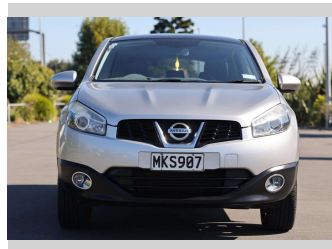

2010 Nissan Dualis

Purchase Price

\$14,997

Includes GST, Registration & Licensing

Finance may be available on this vehicle. Ask one of our friendly staff for more information.

finance
NOW

Gain peace of mind with Mechanical Breakdown Insurance. **Ask us how.**

Top features

» All Electrics

Body Style

5 door, RV-SUV

Odometer

106,838 km

Engine

2000 cc, Internal Combustion

Fuel Type

Petrol

Transmission

6-Speed Manual

Wheels

-

VIN

SJNFBAJ10A2002332