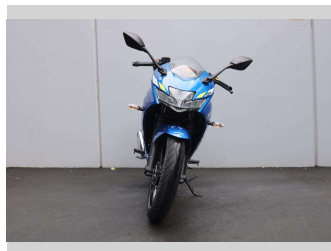

2022 Suzuki GSX250

Purchase Price

\$4,997

Includes GST, Registration & Licensing

Finance may be available on this vehicle. Ask one of our friendly staff for more information.

finance
NOW

Gain peace of mind with Mechanical Breakdown Insurance. **Ask us how.**

Top features

None Listed

Body Style

Motorbike - Road Sports

Odometer

2,798 km

Engine

250 cc, Internal Combustion