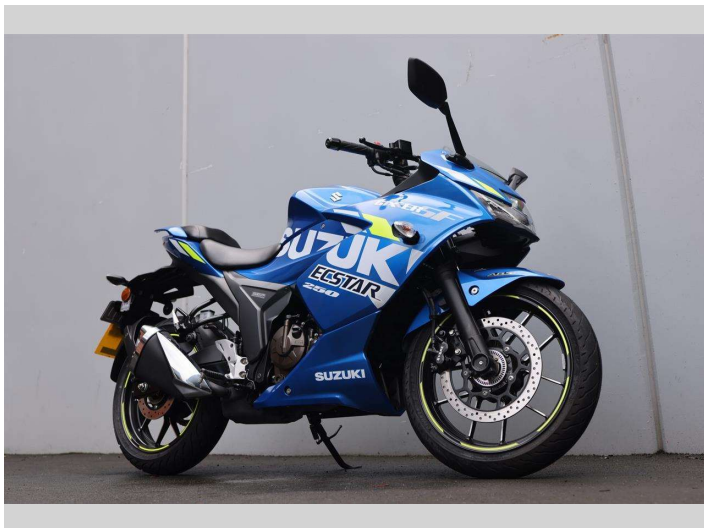

2022 Suzuki GSX250

Purchase Price

\$4,997

Includes GST, Registration & Licensing

Finance may be available on this vehicle. Ask one of our friendly staff for more information.

finance
NOW

Gain peace of mind with Mechanical Breakdown Insurance. **Ask us how.**

Top features

None Listed

Body Style

Motorbike - Road Sports

Odometer

2,798 km

Engine

250 cc, Internal Combustion

Fuel Type

Petrol

Transmission

Manual

Wheels

-

VIN

MB8ED22AHK8105752

Interior

N/A

Safety

N/A

Reg No.

C6JTD

Ext Colour

Blue