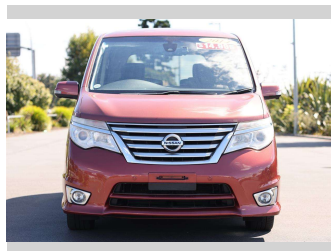

2014 Nissan Serena HWS S-Hybrid

Purchase Price **\$14,997**

Includes GST
Excludes on-road costs of \$350

Finance may be available on this vehicle. Ask one of our friendly staff for more information.

Gain peace of mind with Mechanical Breakdown Insurance. **Ask us how.**

Top features

- » All Electrics

Body Style
5 door, Van

Odometer
138,398 km

Engine
2000 cc, Hybrid

Fuel Type
Petrol

Transmission
Auto, 2WD

Wheels
-

VIN
7AT0DH3FX23255622

Interior
Beige, Leather

Safety

Based on 2023 VSRR rating

Reg No.
-

Ext Colour
Orange

History
-

Seats
8 seats, Fabric