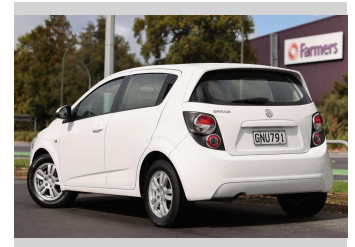

2012 Holden Barina

Purchase Price

\$9,997

Includes GST, Registration & Licensing

Finance may be available on this vehicle. Ask one of our friendly staff for more information.

finance
NOW

Gain peace of mind with Mechanical Breakdown Insurance. **Ask us how.**

Top features

» All Electrics

Body Style

5 door, Hatchback

Odometer

160,412 km

Engine

1600 cc, Internal Combustion

Fuel Type

Petrol

Transmission

Auto, 2WD

Wheels

-

VIN

KL3TA48E9CB107762