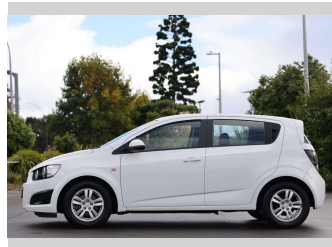

2012 Holden Barina

Purchase Price

\$9,997

Includes GST, Registration & Licensing

Finance may be available on this vehicle. Ask one of our friendly staff for more information.

finance
NOW

Gain peace of mind with Mechanical Breakdown Insurance. **Ask us how.**

Top features

» All Electrics

Body Style

5 door, Hatchback

Odometer

160,412 km

Engine

1600 cc, Internal Combustion