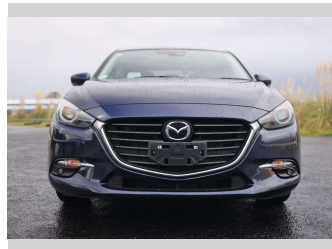

# 2016 Mazda Axela 15S

**Purchase Price** **\$17,997**  
Includes GST, Registration & Licensing

Finance may be available on this vehicle. Ask one of our friendly staff for more information.

Gain peace of mind with Mechanical Breakdown Insurance. **Ask us how.**

**Top features**

- » All Electrics
- » Bluetooth Stereo

Body Style  
**Hatchback**

Odometer  
**96,843 km**

Engine  
**1500 cc, Internal Combustion**

Fuel Type  
**Petrol**

Transmission  
**Front Wheel**

Wheels  
-