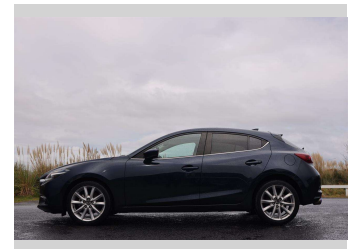

# 2016 Mazda Axela 15S

**Purchase Price** **\$17,997**  
Includes GST, Registration & Licensing

Finance may be available on this vehicle. Ask one of our friendly staff for more information.

Gain peace of mind with Mechanical Breakdown Insurance. **Ask us how.**

**Top features**

- » All Electrics
- » Bluetooth Stereo

Body Style  
**Hatchback**

Odometer  
**96,843 km**

Engine  
**1500 cc, Internal Combustion**

Fuel Type  
**Petrol**

Transmission  
**Front Wheel**

Wheels  
-