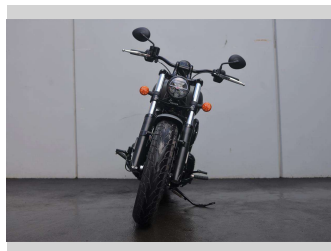

2024 Indian Chief Dark Horse

Purchase Price **\$29,495**

Includes GST
Excludes on-road costs of \$750

Finance may be available on this vehicle. Ask one of our friendly staff for more information.

Gain peace of mind with Mechanical Breakdown Insurance. **Ask us how.**

Top features

None Listed

Body Style
Motorbike - Road Sports

Odometer
-

Engine
1890 cc

Fuel Type
Petrol

Transmission
Manual

Wheels
-