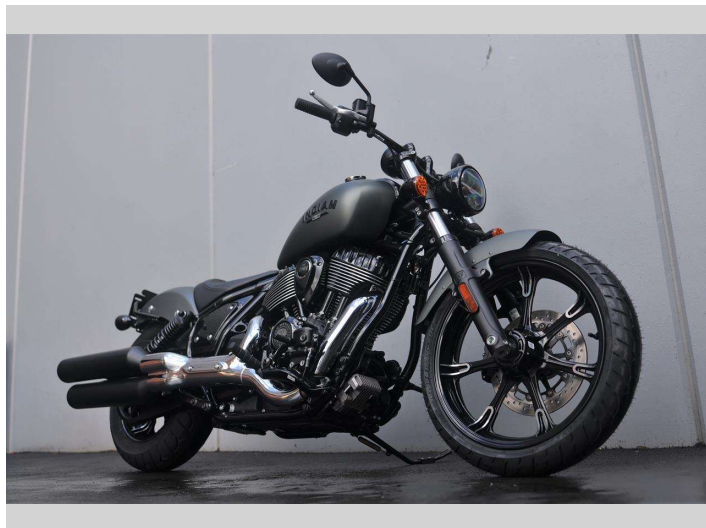

2024 Indian Chief Dark Horse

Purchase Price **\$29,495**

Includes GST
Excludes on-road costs of \$750

Finance may be available on this vehicle. Ask one of our friendly staff for more information.

Gain peace of mind with Mechanical Breakdown Insurance. **Ask us how.**

Top features

None Listed

Body Style
Motorbike - Road Sports

Odometer
-

Engine
1890 cc

Fuel Type
Petrol

Transmission
Manual

Wheels
-