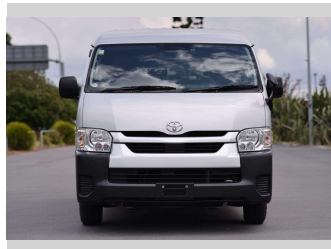

# 2020 Toyota Hiace MINIBUS

**Purchase Price** **\$39,997**

Includes GST  
Excludes on-road costs of \$350 Note: A Clean Car fee/rebate does not apply to this vehicle

Finance may be available on this vehicle. Ask one of our friendly staff for more information.