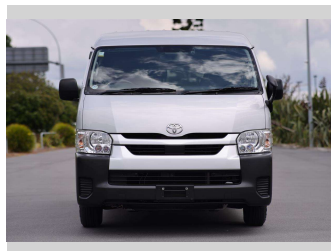

2020 Toyota Hiace MINIBUS

Purchase Price

\$39,997

Includes GST
Excludes on-road costs of \$350

Finance may be available on this vehicle. Ask one of our friendly staff for more information.

finance
NOW

Gain peace of mind with Mechanical Breakdown Insurance. **Ask us how.**

Top features

None Listed

Body Style

4 door, Van

Odometer

137,684 km

Engine

2690 cc, Internal Combustion