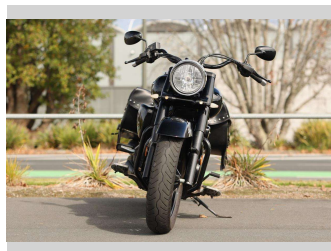

# 2015 Suzuki Boulevard VL800 Boss

**Purchase Price** **\$9,997**  
Includes GST, Registration & Licensing

Finance may be available on this vehicle. Ask one of our friendly staff for more information.

Gain peace of mind with Mechanical Breakdown Insurance. **Ask us how.**

**Top features**  
None Listed

Body Style  
**Road Cruiser**

Odometer  
**18,290 km**

Engine  
**800 cc, Internal Combustion**

Fuel Type  
**Petrol**

Transmission  
**Manual, Rear Wheel**

Wheels  
-

VIN  
**JS1VS55A3E2100632**