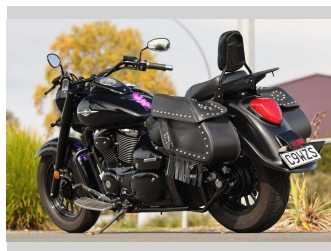

# 2015 Suzuki Boulevard VL800 Boss

**Purchase Price** **\$9,997**  
Includes GST, Registration & Licensing

Finance may be available on this vehicle. Ask one of our friendly staff for more information.

Gain peace of mind with Mechanical Breakdown Insurance. **Ask us how.**

**Top features**  
None Listed

Body Style  
**Road Cruiser**

Odometer  
**18,290 km**

Engine  
**800 cc, Internal Combustion**

Fuel Type  
**Petrol**

Transmission  
**Manual, Rear Wheel**

Wheels  
-

VIN  
**JS1VS55A3E2100632**