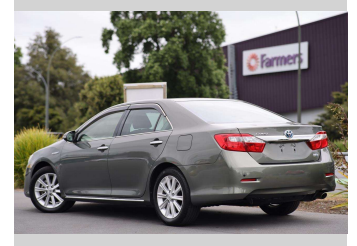

2012 Toyota Camry HV

Purchase Price

\$17,997

Includes GST
Excludes on-road costs of \$350

Finance may be available on this vehicle. Ask one of our friendly staff for more information.

finance
NOW

Gain peace of mind with Mechanical Breakdown Insurance. **Ask us how.**

Top features

None Listed

Body Style

5 door, Sedan

Odometer

75,037 km

Engine

2500 cc, Hybrid