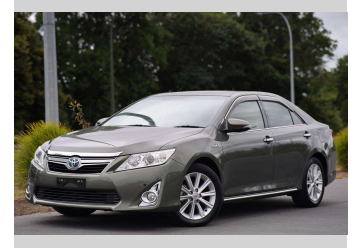

2012 Toyota Camry HV

Purchase Price

\$17,997

Includes GST
Excludes on-road costs of \$350

Finance may be available on this vehicle. Ask one of our friendly staff for more information.

finance
NOW

Gain peace of mind with Mechanical Breakdown Insurance. **Ask us how.**

Top features

None Listed

Body Style

5 door, Sedan

Odometer

75,037 km

Engine

2500 cc, Hybrid