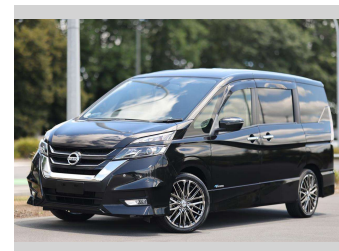

2017 Nissan Serena HWS S-Hybrid

Purchase Price

\$19,997

Includes GST
Excludes on-road costs of \$350

Note: A Clean Car fee or rebate may apply to this vehicle

Finance may be available on this vehicle. Ask one of our friendly staff for more information.

finance
NOW

Gain peace of mind with Mechanical Breakdown Insurance. **Ask us how.**

Top features

None Listed

Body Style

5 door

Odometer

105,843 km

Ext Colour

Black

History

-

Seats

8 seats, Fabric

CO2 Emissions

★★★★☆