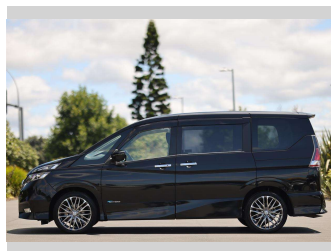

2017 Nissan Serena HWS S-Hybrid

Purchase Price

\$19,997

Includes GST
Excludes on-road costs of \$350

Note: A Clean Car fee or rebate may apply to this vehicle

Finance may be available on this vehicle. Ask one of our friendly staff for more information.