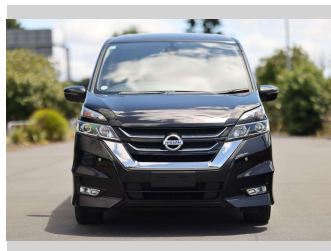

2017 Nissan Serena HWS S-Hybrid

Purchase Price

\$19,997

Includes GST
Excludes on-road costs of \$350

Note: A Clean Car fee or rebate may apply to this vehicle

Finance may be available on this vehicle. Ask one of our friendly staff for more information.

finance
NOW

Gain peace of mind with Mechanical Breakdown Insurance. **Ask us how.**

Top features

None Listed

Body Style

5 door

Odometer

105,843 km

Engine

2000 cc, Hybrid

Fuel Type

Petrol

Transmission

Auto

Wheels

-

Ext Colour

Black

History

-

Seats

8 seats, Fabric

CO2 Emissions

★★★★☆