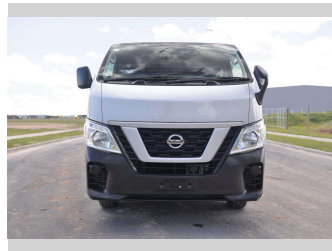

2017 Nissan Caravan NV350

Purchase Price **\$29,997**
Includes GST, Registration & Licensing

Finance may be available on this vehicle. Ask one of our friendly staff for more information.

Gain peace of mind with Mechanical Breakdown Insurance. **Ask us how.**

Body Style
5 door, Van

Odometer
78,213 km

Engine
2500 cc

Fuel Type
Diesel

Transmission
Auto

Wheels
-

VIN
7AT0DH8RX22101683

Interior
Slate