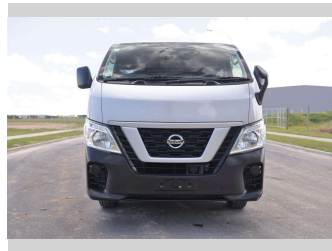

2017 Nissan Caravan NV350

Purchase Price **\$29,997**

Includes GST, Registration & Licensing Note: A Clean Car fee/rebate does not apply to this vehicle

Finance may be available on this vehicle. Ask one of our friendly staff for more information.

Body Style
5 door, Van

Odometer
78,213 km

Engine
2500 cc

Fuel Type
Diesel

Transmission
Auto

Wheels
-

VIN
7AT0DH8RX22101683

Interior
Slate