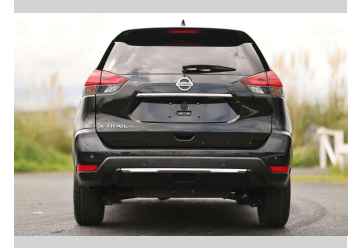

# 2018 Nissan X-Trail 20X

**Purchase Price** **\$24,997**

Includes GST  
Excludes on-road costs of \$350

Finance may be available on this vehicle. Ask one of our friendly staff for more information.

Gain peace of mind with Mechanical Breakdown Insurance. **Ask us how.**

**Top features**

None Listed

Body Style  
**RV-SUV**

Odometer  
**101,155 km**

Engine  
**2000 cc, Internal Combustion**

Fuel Type  
**Petrol**

Transmission  
**Auto**

Wheels  
-