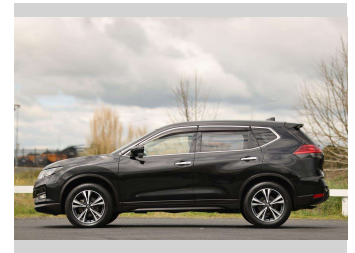

# 2018 Nissan X-Trail 20X

**Purchase Price** **\$24,997**

Includes GST  
Excludes on-road costs of \$350

Finance may be available on this vehicle. Ask one of our friendly staff for more information.

Gain peace of mind with Mechanical Breakdown Insurance. **Ask us how.**