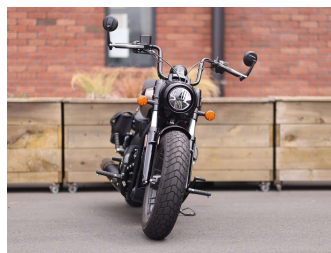

2026 Indian Scout 1250 Bobber

Purchase Price **\$26,495**

Includes GST
Excludes on-road costs of \$750

Finance may be available on this vehicle. Ask one of our friendly staff for more information.

Gain peace of mind with Mechanical Breakdown Insurance. **Ask us how.**

Top features

- » ABS Brakes
- » Cruise Control
- » EFI
- » GPS
- » LED Headlight

Body Style
Motorbike - Road Cruiser

Odometer
-

Engine
1250 cc, Internal Combustion

Fuel Type
Petrol

Transmission
Manual, Belt Drive