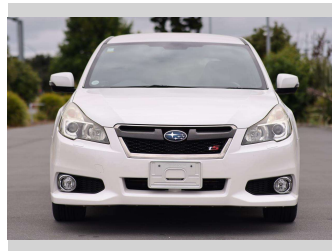

2013 Subaru Legacy 2.5i

Purchase Price **\$16,997**

Includes GST
Excludes on-road costs of \$350 Note: A Clean Car fee/rebate does not apply to this vehicle

Finance may be available on this vehicle. Ask one of our friendly staff for more information.

Gain peace of mind with Mechanical Breakdown Insurance. **Ask us how.**

Top features

None Listed

Body Style
5 door, Station Wagon

Odometer
94,246 km

Engine
2500 cc, Internal Combustion

Fuel Type
Petrol

Transmission
Auto