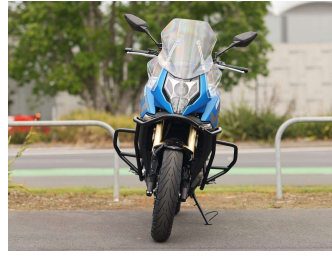

2024 CFMOTO 650 MT

Purchase Price

\$9,190

Includes GST
Excludes on-road costs of \$750

Finance may be available on this vehicle. Ask one of our friendly staff for more information.

finance
NOW

Gain peace of mind with Mechanical Breakdown Insurance. **Ask us how.**

Top features

- » ABS Brakes
- » Adjustable Suspension
- » EFI
- » Fly Screen
- » LAMS Approved
- » LED Headlight
- » Touring Screen

Body Style

Motorbike - Road Tourer

Odometer

-

Engine

650 cc, Internal Combustion