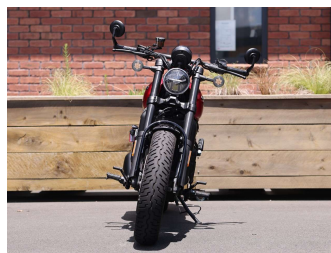

2025 CFMoto 450CL-C

Purchase Price **$8,497**
Includes GST, Registration & Licensing

Finance may be available on this vehicle. Ask one of our friendly staff for more information.

Gain peace of mind with Mechanical Breakdown Insurance. **Ask us how.**

Top features

- » ABS Brakes

Body Style
Motorbike - Road Cruiser

Odometer
2,686 km

Engine
450 cc, Internal Combustion

Fuel Type
Petrol

Transmission
Manual, Belt Drive

Wheels
-

VIN
LCEPESLF0S6001337

Interior
N/A

Safety
N/A

Reg No.
D1CNY

Ext Colour
Red

History
-

Seats
N/A

CO2 Emissions
N/A

Energy Economy
N/A

Stock ID: 19711

Royale Cars & Motorcycles | Phone 07 846 6622 | Email finance@royalecars.co.nz
860 Te Rapa Road, Pukete, Hamilton 3200, New Zealand
www.royalecars.co.nz