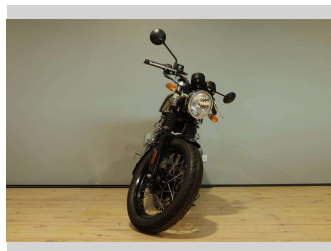

2022 Royal Enfield Continental GT650

Purchase Price **\$11,697**
Includes GST, Registration & Licensing

Finance may be available on this vehicle. Ask one of our friendly staff for more information.

Gain peace of mind with Mechanical Breakdown Insurance. **Ask us how.**

Top features
None Listed

Body Style
Motorbike - Road Sports

Odometer
-

Engine
650 cc, Internal Combustion

Fuel Type
Petrol

Transmission
-

Wheels
-

VIN
ME3CNEGT6NK000807