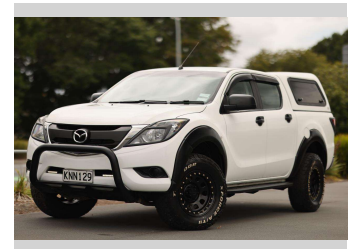

2017 Mazda BT-50

Purchase Price

\$36,997

Includes GST, Registration & Licensing

Finance may be available on this vehicle. Ask one of our friendly staff for more information.

finance
NOW

Gain peace of mind with Mechanical Breakdown Insurance. **Ask us how.**

Top features

- » 4WD/4x4
- » All Electrics
- » Bluetooth Stereo
- » Cruise Control

Body Style

4 door, Ute

Odometer

95,564 km

Engine

3200 cc, Internal Combustion