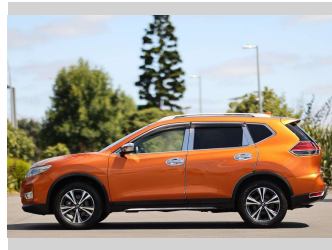

# 2018 Nissan X-Trail

**Purchase Price** **\$27,997**

Includes GST  
Excludes on-road costs of \$350 Note: A Clean Car fee or rebate may apply to this vehicle

Finance may be available on this vehicle. Ask one of our friendly staff for more information.