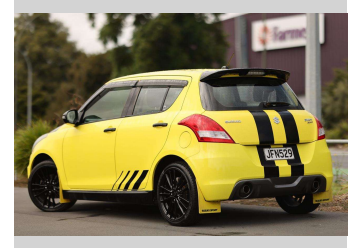

# 2015 Suzuki Swift 1.6 5dr Sport

**Purchase Price** **\$15,997**  
Includes GST, Registration & Licensing

Finance may be available on this vehicle. Ask one of our friendly staff for more information.

Gain peace of mind with Mechanical Breakdown Insurance. **Ask us how.**

**Top features**

None Listed

Body Style  
**5 door, Hatchback**

Odometer  
**114,976 km**

Engine  
**1600 cc, Internal Combustion**

Fuel Type  
**Petrol**

Transmission  
**Auto**

Wheels  
-

VIN  
**JSAFZC32S00302512**

Interior  
**Black, Leather**

Safety

Based on 2023 UCSR rating for 11-17 models

Reg No.  
**JFN529**

Ext Colour  
**Yellow**

History  
-

Seats  
**5 seats, Fabric**