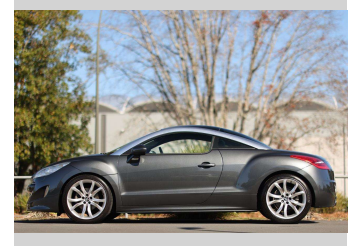

2010 Peugeot RCZ

Purchase Price

$13,997

Includes GST, Registration & Licensing

Finance may be available on this vehicle. Ask one of our friendly staff for more information.

finance
NOW

Gain peace of mind with Mechanical Breakdown Insurance. **Ask us how.**

Top features

- » All Electrics
- » Bluetooth Stereo
- » JBL Sound system

Body Style

3 door, Coupe

Odometer

50,573 km

Engine

1600 cc, Internal Combustion

Fuel Type

Petrol

Transmission

Auto, 2WD

Wheels

-

VIN

VF34J5FVAAP003939

Interior

Black, Leather

Safety

Based on 2023 VSRR rating

Reg No.

NFL44

Ext Colour

Bronze

History

NZ New

Seats

4 seats, Fabric

CO2 Emissions

★★★★☆☆

195 grams/km

Energy Economy

★★★★☆☆

Annual fuel cost of $3,180

8.1L per 100km

Cost per year is an estimate based on petrol price of $2.80 per litre and an average distance of 14000 km. Emissions and Energy Economy figures standardised to 3P WLTP.

Stock ID: 18248

Royale Cars & Motorcycles | Phone 07 846 6622 | Email sales@royalecars.co.nz
860 Te Rapa Road, Pukete, Hamilton 3288, New Zealand
www.royalecars.co.nz